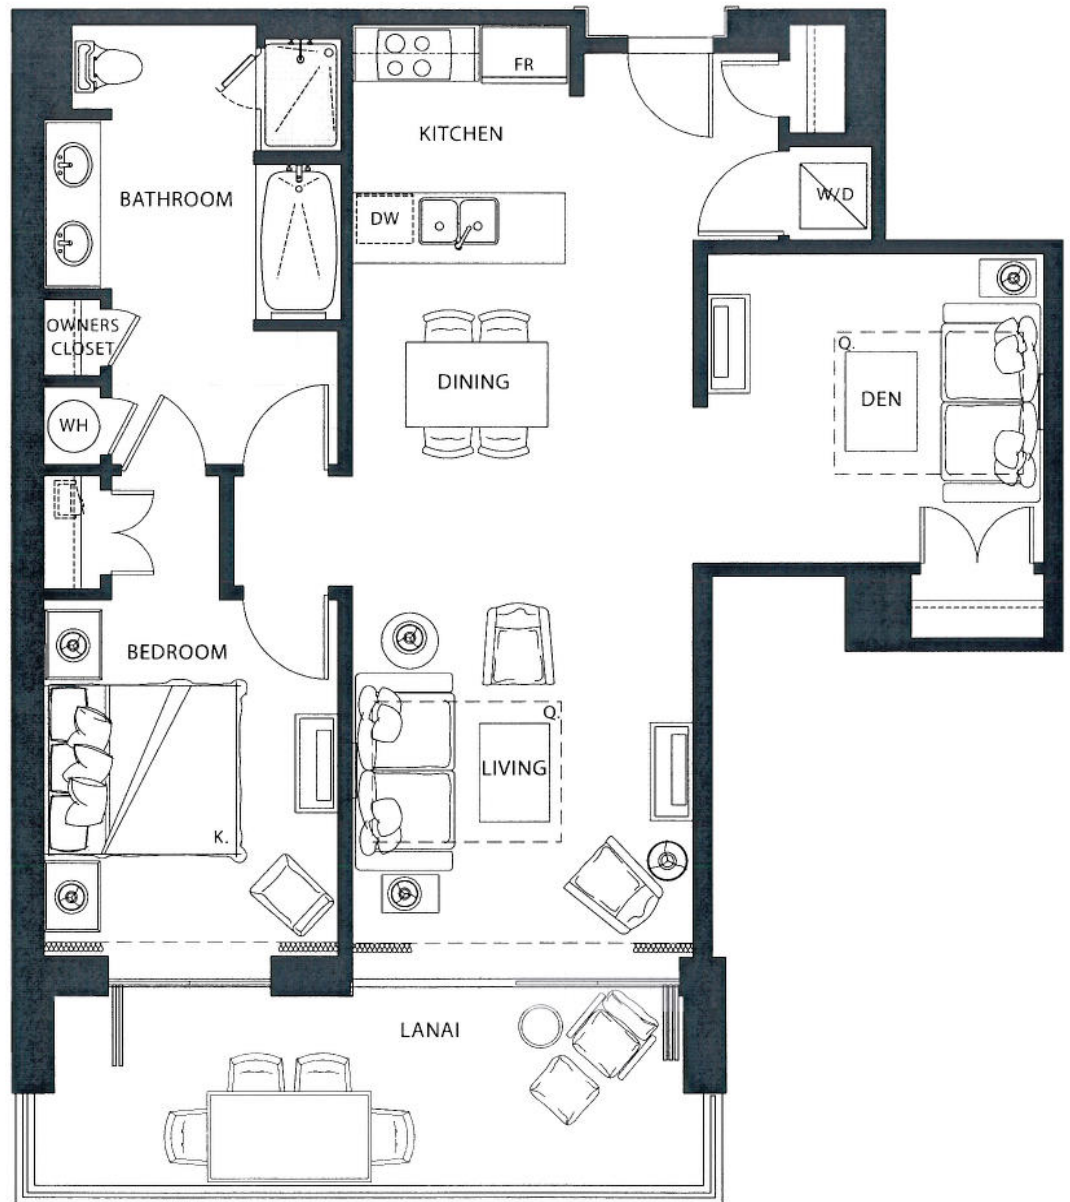

Kona

ONE BEDROOM & DEN

Plan BD1

915 sq. ft. Interior

175 sq. ft. Lanai

(1 of 13)

Suites: 140, 212, 240, 312, 340,

412, 440, 512, 540, 612,

640, 712, 740

Subject to change. Developer reserves the right to make changes and modifications at any time without notice.

HONUA KAI

ONE BEDROOM & DEN

Plan BDz

945 sq. ft. Interior

180 sq. ft. Lanai

Suites: 106,* 206, 306, 406, 506,

606, 706

* Lanai area larger than noted (ground floor)

Subject to change. Developer reserves the right to make changes and modifications at any time without notice.

HONUA KAI

ONE BEDROOM & DEN

Plan BD3

955 sq. ft. Interior

180 sq. ft. Lanai

Suites: 108*, 208, 308, 408, 508,
608, 708

* Lanai area larger than noted (ground floor)

Subject to change. Developer reserves the right to make changes and modifications at any time without notice.