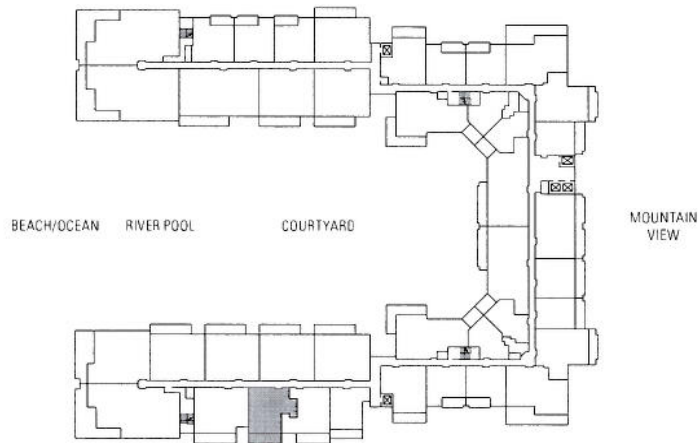

Kona

ONE BEDROOM & DEN

Plan BD1

915 sq. ft. Interior

175 sq. ft. Lanai

(1 of 13)

Suites: 140, 212, 240, 312, 340,

412, 440, 512, 540, 612,

640, 712, 740

Subject to change. Developer reserves the right to make changes and modifications at any time without notice.

HONUA KAI

ONE BEDROOM & DEN

Plan BDz

945 sq. ft. Interior

180 sq. ft. Lanai

Suites: 106,* 206, 306, 406, 506,

606, 706

* Lanai area larger than noted (ground floor)

Subject to change. Developer reserves the right to make changes and modifications at any time without notice.

HONUA KAI

ONE BEDROOM & DEN

Plan BD3

955 sq. ft. Interior

180 sq. ft. Lanai

Suites: 108*, 208, 308, 408, 508,
608, 708

* Lanai area larger than noted (ground floor)

Subject to change. Developer reserves the right to make changes and modifications at any time without notice.