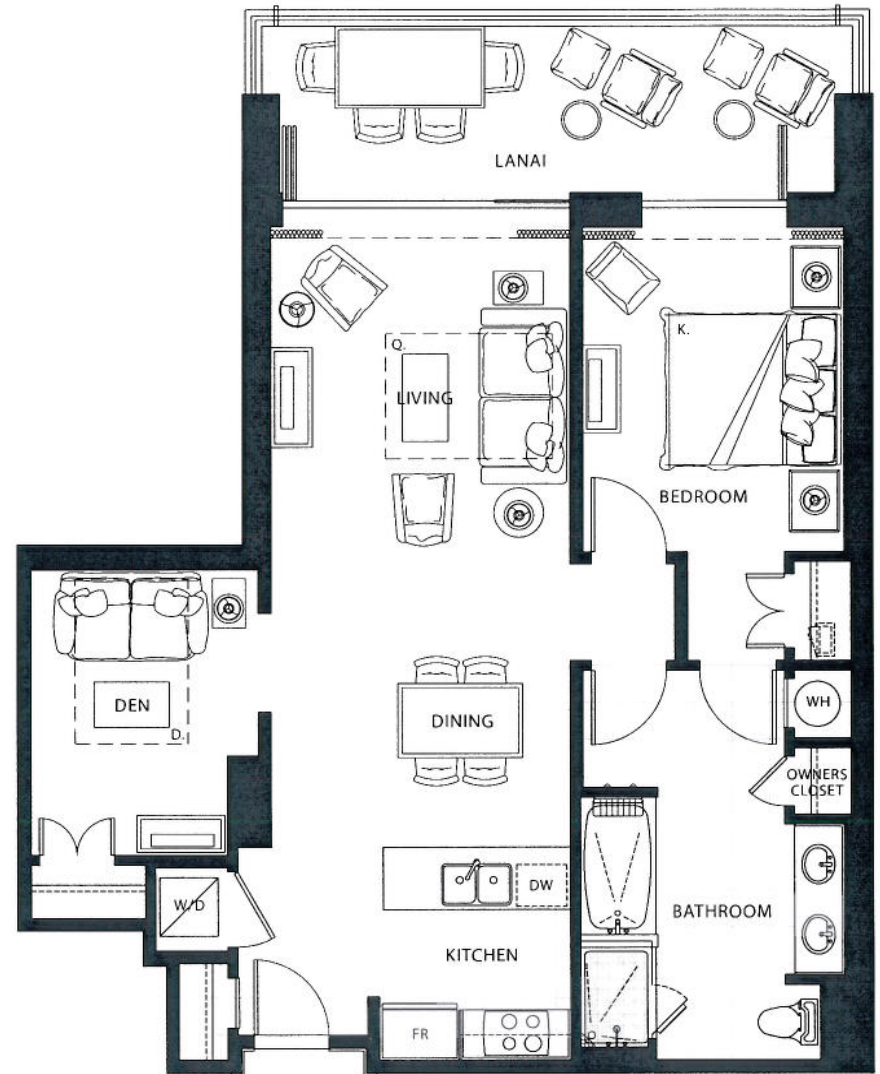

Kona

ONE BEDROOM & DEN

Plan BD1

915 sq. ft. Interior

175 sq. ft. Lanai

(1 of 13)

Suites: 140, 212, 240, 312, 340,

412, 440, 512, 540, 612,

640, 712, 740

Subject to change. Developer reserves the right to make changes and modifications at any time without notice.

HONUA KAI

ONE BEDROOM & DEN

Plan BDz

945 sq. ft. Interior

180 sq. ft. Lanai

Suites: 106,* 206, 306, 406, 506,

606, 706

* Lanai area larger than noted (ground floor)

Subject to change. Developer reserves the right to make changes and modifications at any time without notice.

HONUA KAI

ONE BEDROOM & DEN

Plan BD3

955 sq. ft. Interior

180 sq. ft. Lanai

Suites: 108*, 208, 308, 408, 508,
608, 708

* Lanai area larger than noted (ground floor)

Subject to change. Developer reserves the right to make changes and modifications at any time without notice.