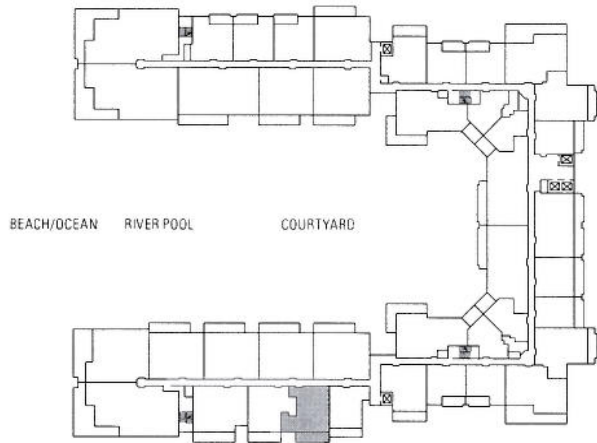

Kona

ONE BEDROOM & DEN

Plan BD1

915 sq. ft. Interior

175 sq. ft. Lanai

(1 of 13)

Suites: 140, 212, 240, 312, 340,

412, 440, 512, 540, 612,

640, 712, 740

Subject to change. Developer reserves the right to make changes and modifications at any time without notice.

HONUA KAI

ONE BEDROOM & DEN

Plan BDz

945 sq. ft. Interior

180 sq. ft. Lanai

Suites: 106,* 206, 306, 406, 506,

606, 706

* Lanai area larger than noted (ground floor)

Subject to change. Developer reserves the right to make changes and modifications at any time without notice.

HONUA KAI

ONE BEDROOM & DEN

Plan BD3

955 sq. ft. Interior

180 sq. ft. Lanai

Suites: 108*, 208, 308, 408, 508,
608, 708

* Lanai area larger than noted (ground floor)

Subject to change. Developer reserves the right to make changes and modifications at any time without notice.