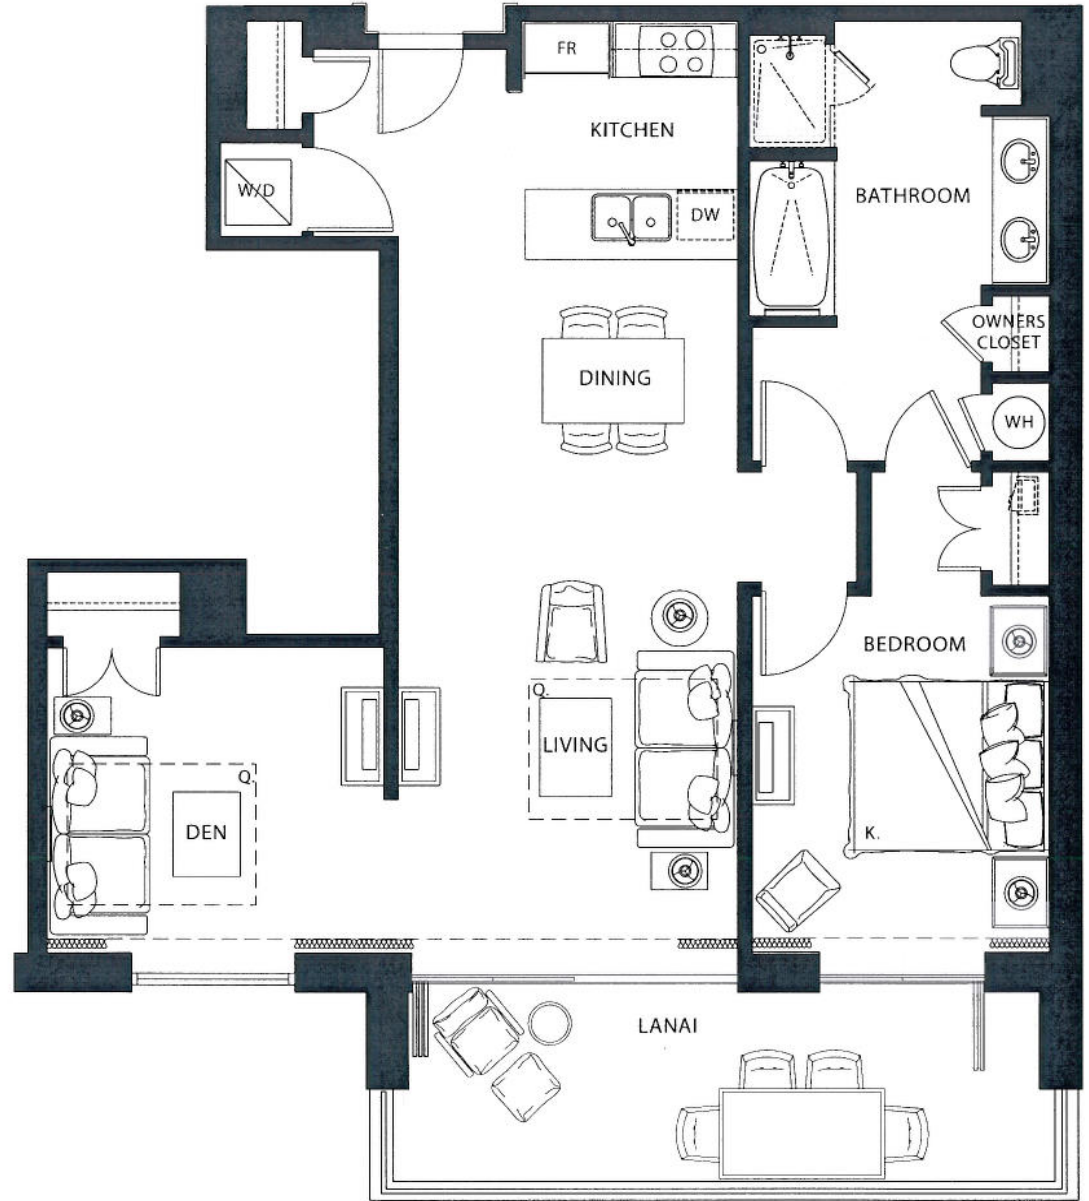

Kona

ONE BEDROOM & DEN

Plan BD1

915 sq. ft. Interior

175 sq. ft. Lanai

(1 of 13)

Suites: 140, 212, 240, 312, 340,

412, 440, 512, 540, 612,

640, 712, 740

Subject to change. Developer reserves the right to make changes and modifications at any time without notice.

HONUA KAI

ONE BEDROOM & DEN

Plan BDz

945 sq. ft. Interior

180 sq. ft. Lanai

Suites: 106,* 206, 306, 406, 506,

606, 706

* Lanai area larger than noted (ground floor)

Subject to change. Developer reserves the right to make changes and modifications at any time without notice.

HONUA KAI

ONE BEDROOM & DEN

Plan BD3

955 sq. ft. Interior

180 sq. ft. Lanai

Suites: 108*, 208, 308, 408, 508,
608, 708

* Lanai area larger than noted (ground floor)

Subject to change. Developer reserves the right to make changes and modifications at any time without notice.