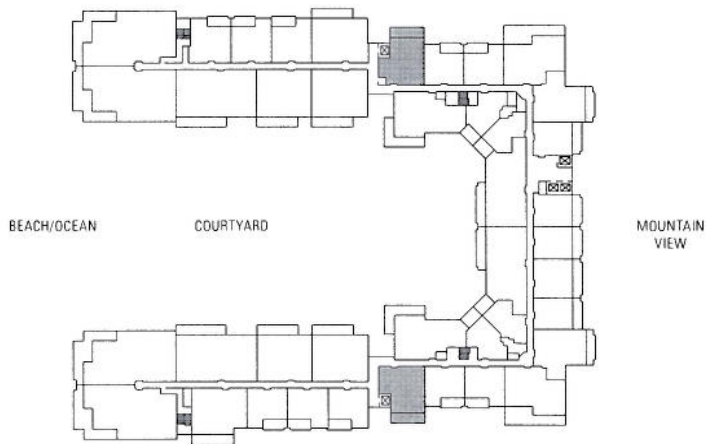

Kona

ONE BEDROOM & DEN

Plan BD1

915 sq. ft. Interior

175 sq. ft. Lanai

(1 of 13)

Suites: 140, 212, 240, 312, 340,

412, 440, 512, 540, 612,

640, 712, 740

Subject to change. Developer reserves the right to make changes and modifications at any time without notice.

HONUA KAI

ONE BEDROOM & DEN

Plan BDz

945 sq. ft. Interior

180 sq. ft. Lanai

Suites: 106,* 206, 306, 406, 506,

606, 706

* Lanai area larger than noted (ground floor)

Subject to change. Developer reserves the right to make changes and modifications at any time without notice.

HONUA KAI

ONE BEDROOM & DEN

Plan BD3

955 sq. ft. Interior