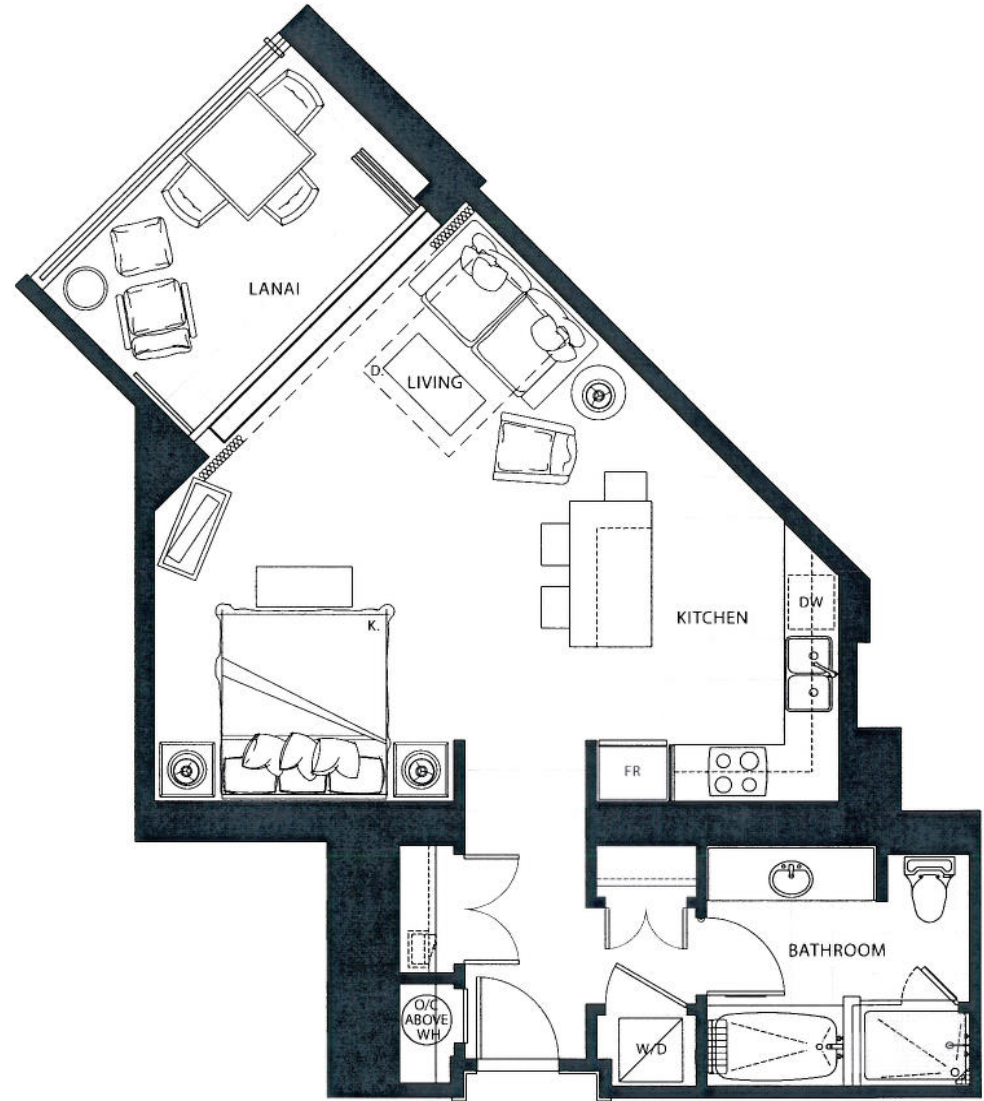

Konea

STUDIO

Plan A1a

595 sq. ft. Interior

100 sq. ft. Lanai

(1 of 14)

Suites: 215, 237, 315, 337, 415,
437, 515, 537, 615, 637,
715, 737, 815, 837

Subject to change. Developer reserves the right to make changes and modifications at any time without notice

STUDIO

Plan A1-ADA

615 sq. ft. Interior

100 sq. ft. Lanai

(1 of 4)

Suites: 32I, 42I, 52I, 62I

Subject to change. Developer reserves the right to make changes and modifications at any time without notice.

STUDIO

Plan A1b

580 sq. ft. Interior

100 sq. ft. Lanai

(1 of 12)

Suites: 22I, 23I, 33I, 43I, 53I,
63I, 72I, 73I, 82I, 83I,
92I, 93I

Subject to change. Developer reserves the right to make changes and modifications at any time without notice.