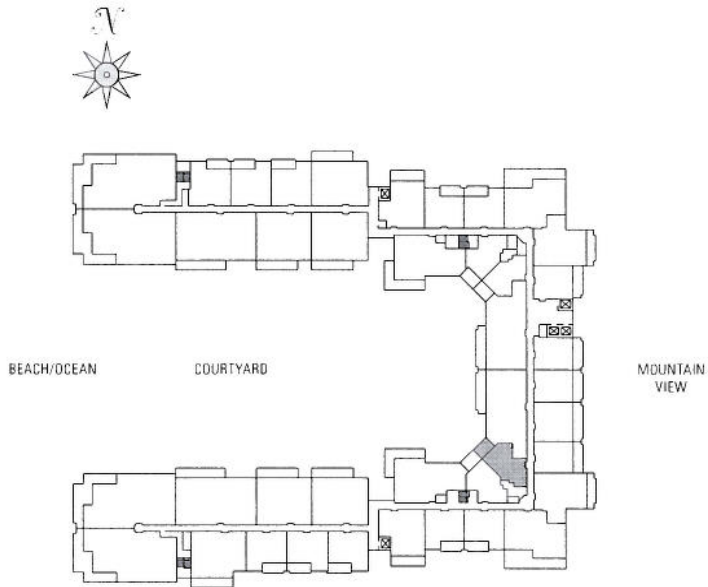

Konea

STUDIO

Plan A1a

595 sq. ft. Interior

100 sq. ft. Lanai

(1 of 14)

Suites: 215, 237, 315, 337, 415,
437, 515, 537, 615, 637,
715, 737, 815, 837

Subject to change. Developer reserves the right to make changes and modifications at any time without notice

STUDIO

Plan A1-ADA

615 sq. ft. Interior

100 sq. ft. Lanai

(1 of 4)

Suites: 32I, 42I, 52I, 62I

Subject to change. Developer reserves the right to make changes and modifications at any time without notice.

STUDIO

Plan A1b

580 sq. ft. Interior

100 sq. ft. Lanai

(1 of 12)

Suites: 22I, 23I, 33I, 43I, 53I,
63I, 72I, 73I, 82I, 83I,
92I, 93I

Subject to change. Developer reserves the right to make changes and modifications at any time without notice.