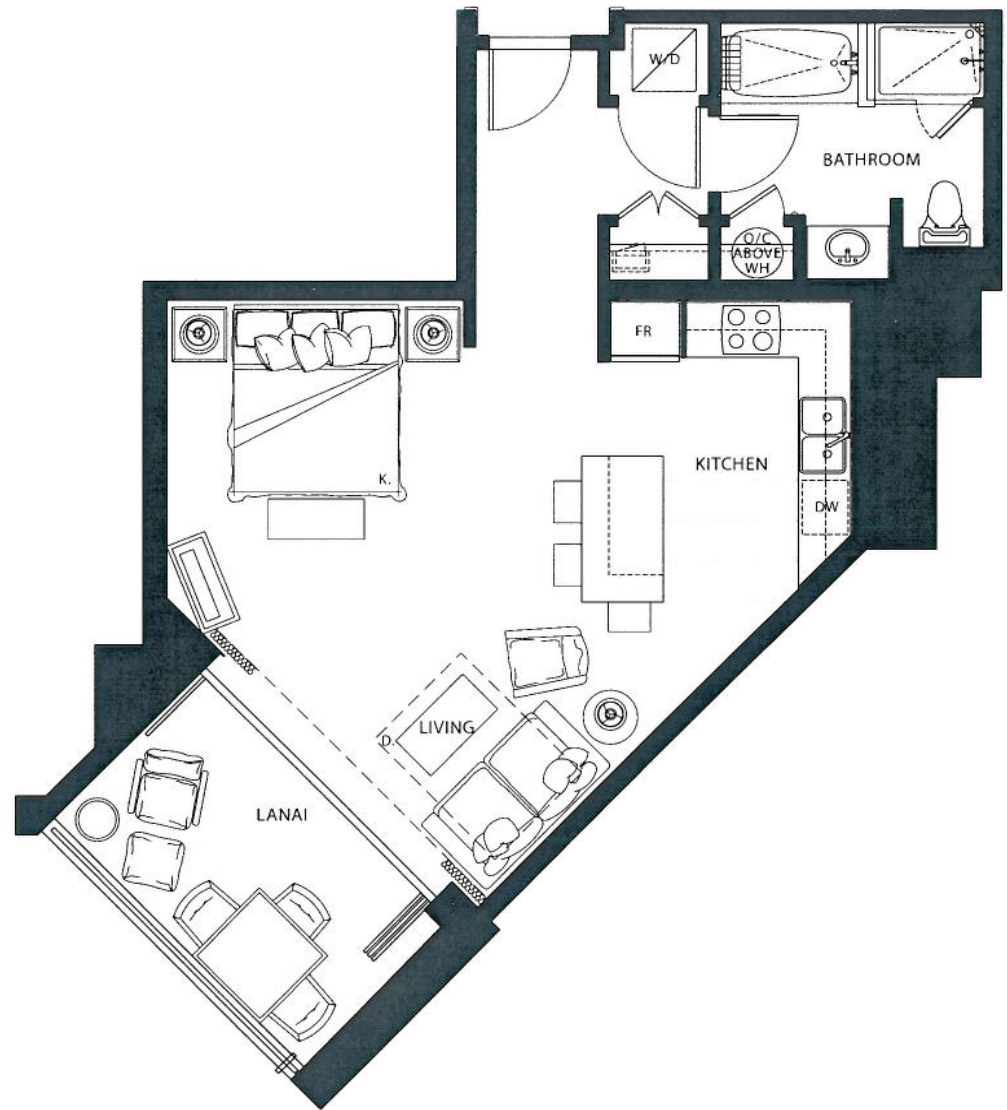

Konea

STUDIO

Plan A1a

595 sq. ft. Interior

100 sq. ft. Lanai

(1 of 14)

Suites: 215, 237, 315, 337, 415,
437, 515, 537, 615, 637,
715, 737, 815, 837

Subject to change. Developer reserves the right to make changes and modifications at any time without notice

STUDIO

Plan A1-ADA

615 sq. ft. Interior

100 sq. ft. Lanai

(1 of 4)

Suites: 32I, 42I, 52I, 62I

Subject to change. Developer reserves the right to make changes and modifications at any time without notice.

STUDIO

Plan A1b

580 sq. ft. Interior

100 sq. ft. Lanai

(1 of 12)

Suites: 22I, 23I, 33I, 43I, 53I,
63I, 72I, 73I, 82I, 83I,
92I, 93I

Subject to change. Developer reserves the right to make changes and modifications at any time without notice.