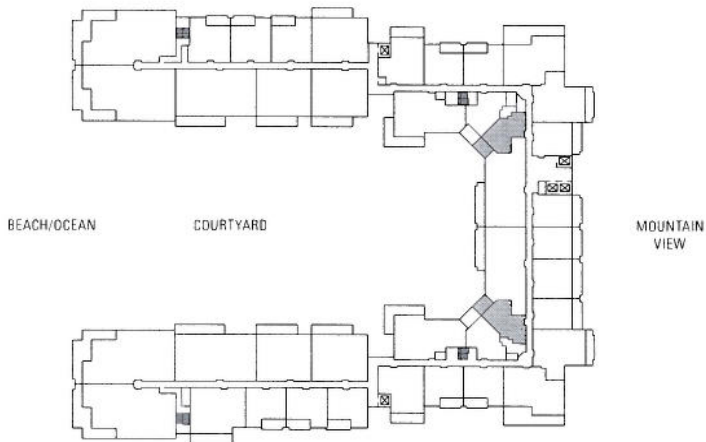

Konea

STUDIO

Plan A1a

595 sq. ft. Interior

100 sq. ft. Lanai

(1 of 14)

Suites: 215, 237, 315, 337, 415,
437, 515, 537, 615, 637,
715, 737, 815, 837

Subject to change. Developer reserves the right to make changes and modifications at any time without notice

STUDIO

Plan A1-ADA

615 sq. ft. Interior

100 sq. ft. Lanai

(1 of 4)

Suites: 32I, 42I, 52I, 62I

Subject to change. Developer reserves the right to make changes and modifications at any time without notice.

STUDIO

Plan A1b

580 sq. ft. Interior

100 sq. ft. Lanai

(1 of 12)

Suites: 22I, 23I, 33I, 43I, 53I,
63I, 72I, 73I, 82I, 83I,
92I, 93I

Subject to change. Developer reserves the right to make changes and modifications at any time without notice.