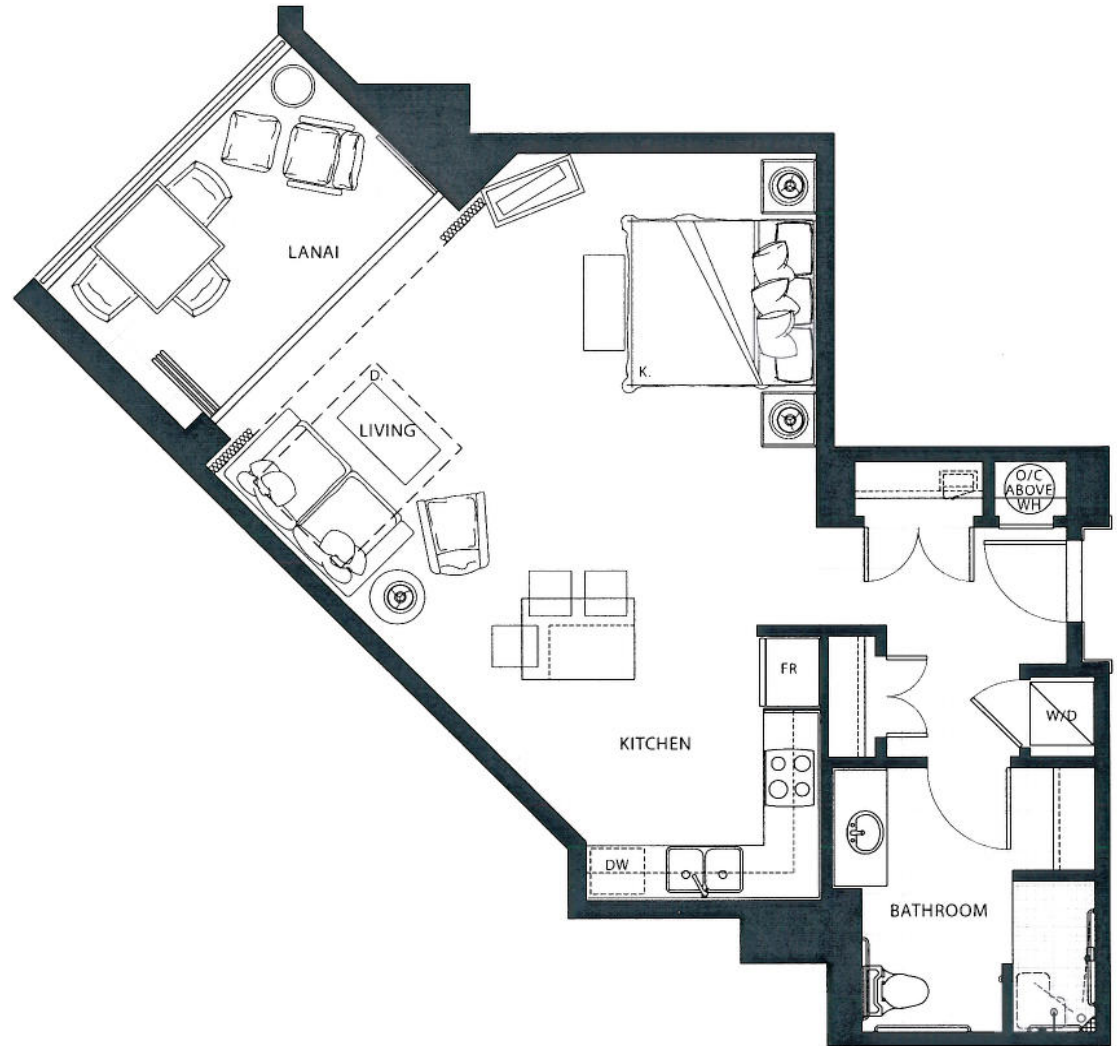

Konea

STUDIO

Plan A1a

595 sq. ft. Interior

100 sq. ft. Lanai

(1 of 14)

Suites: 215, 237, 315, 337, 415,
437, 515, 537, 615, 637,
715, 737, 815, 837

Subject to change. Developer reserves the right to make changes and modifications at any time without notice

STUDIO

Plan A1-ADA

615 sq. ft. Interior

100 sq. ft. Lanai

(1 of 4)

Suites: 32I, 42I, 52I, 62I

Subject to change. Developer reserves the right to make changes and modifications at any time without notice.

STUDIO

Plan A1b

580 sq. ft. Interior

100 sq. ft. Lanai

(1 of 12)

Suites: 22I, 23I, 33I, 43I, 53I,
63I, 72I, 73I, 82I, 83I,
92I, 93I

Subject to change. Developer reserves the right to make changes and modifications at any time without notice.