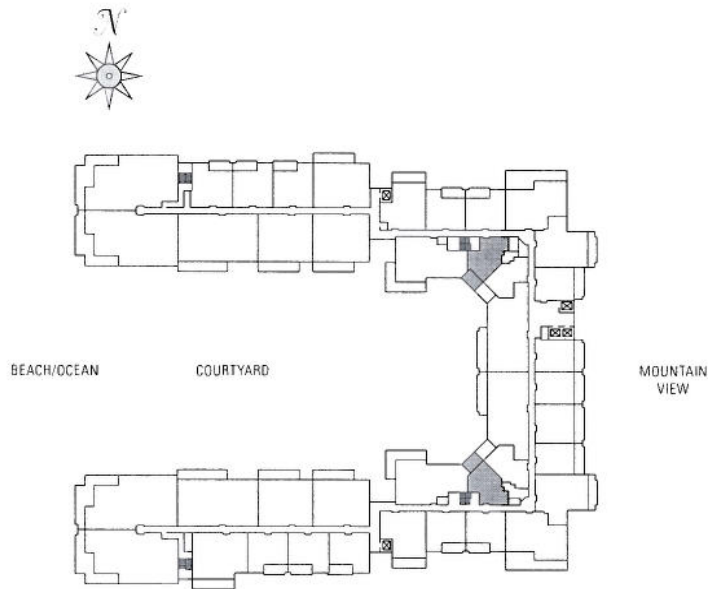

Konea

STUDIO

Plan A1a

595 sq. ft. Interior

100 sq. ft. Lanai

(1 of 14)

Suites: 215, 237, 315, 337, 415,
437, 515, 537, 615, 637,
715, 737, 815, 837

Subject to change. Developer reserves the right to make changes and modifications at any time without notice

STUDIO

Plan A1-ADA

615 sq. ft. Interior

100 sq. ft. Lanai

(1 of 4)

Suites: 32I, 42I, 52I, 62I

Subject to change. Developer reserves the right to make changes and modifications at any time without notice.

STUDIO

Plan A1b

580 sq. ft. Interior

100 sq. ft. Lanai

(1 of 12)

Suites: 22I, 23I, 33I, 43I, 53I,
63I, 72I, 73I, 82I, 83I,
92I, 93I

Subject to change. Developer reserves the right to make changes and modifications at any time without notice.