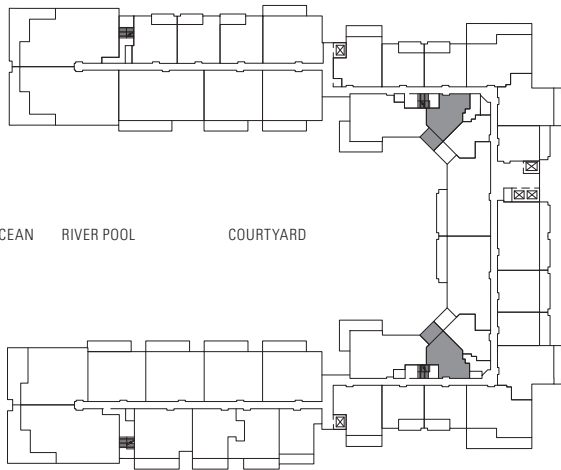

STUDIO

Plan A1a

595 sq. ft. Interior

100 sq. ft. Lanai

Suites: 215, 237, 315, 337, 415,
437, 515, 537, 615, 637,
715, 737, 815, 837

BEACH/OCEAN RIVER POOL COURTYARD

MOUNTAIN VIEW

Subject to change. Developer reserves the right to make changes and modifications at any time without notice.

STUDIO
Plan A1-ADA

615 sq. ft. Interior

100 sq. ft. Lanai

Suites: 321, 421, 521, 621

Subject to change. Developer reserves the right to make changes and modifications at any time without notice.

STUDIO Plan A1b

580 sq. ft. Interior

100 sq. ft. Lanai

Suites: 22I, 23I, 33I, 43I, 53I,
63I, 72I, 73I, 82I, 83I,
92I, 93I

BEACH/OCEAN RIVER POOL COURTYARD

MOUNTAIN VIEW

Subject to change. Developer reserves the right to make changes and modifications at any time without notice.