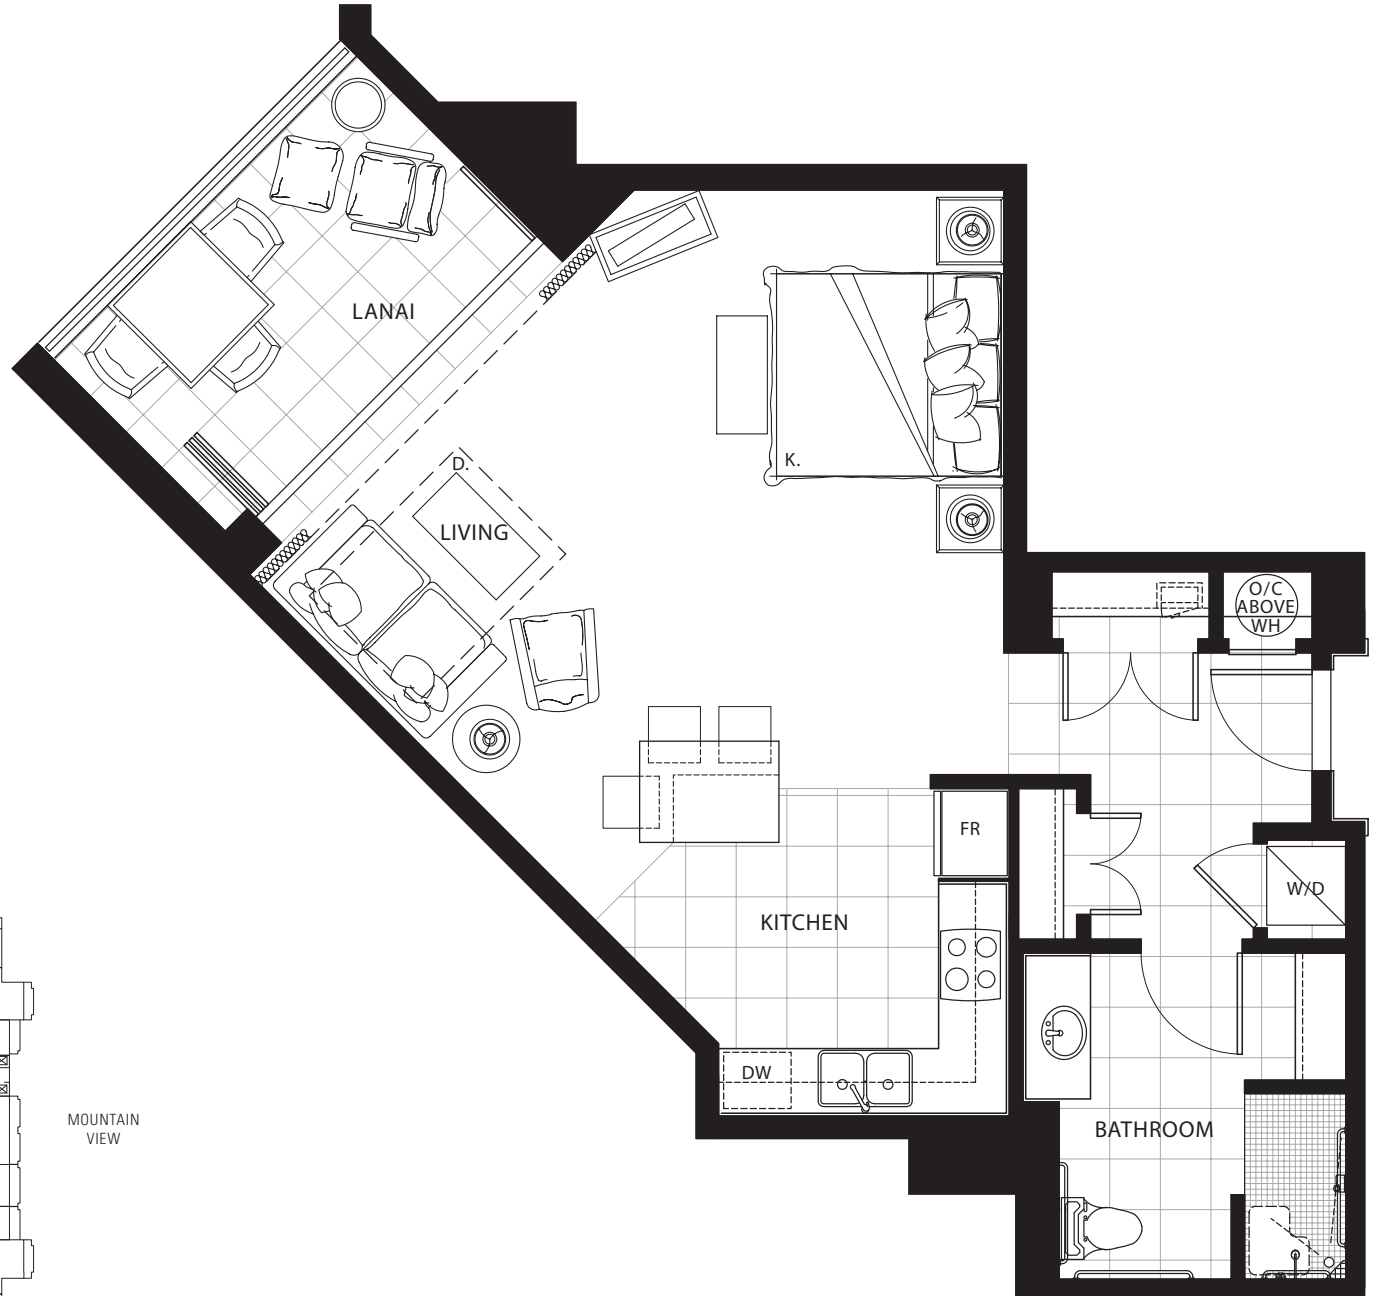

STUDIO

Plan A1a

595 sq. ft. Interior

100 sq. ft. Lanai

Suites: 215, 237, 315, 337, 415,
437, 515, 537, 615, 637,
715, 737, 815, 837

BEACH/OCEAN RIVER POOL COURTYARD

MOUNTAIN VIEW

Subject to change. Developer reserves the right to make changes and modifications at any time without notice.

STUDIO
Plan A1-ADA

615 sq. ft. Interior

100 sq. ft. Lanai

Suites: 321, 421, 521, 621

Subject to change. Developer reserves the right to make changes and modifications at any time without notice.

STUDIO Plan A1b

580 sq. ft. Interior

100 sq. ft. Lanai

Suites: 22I, 23I, 33I, 43I, 53I,
63I, 72I, 73I, 82I, 83I,
92I, 93I

BEACH/OCEAN RIVER POOL COURTYARD

MOUNTAIN VIEW

Subject to change. Developer reserves the right to make changes and modifications at any time without notice.