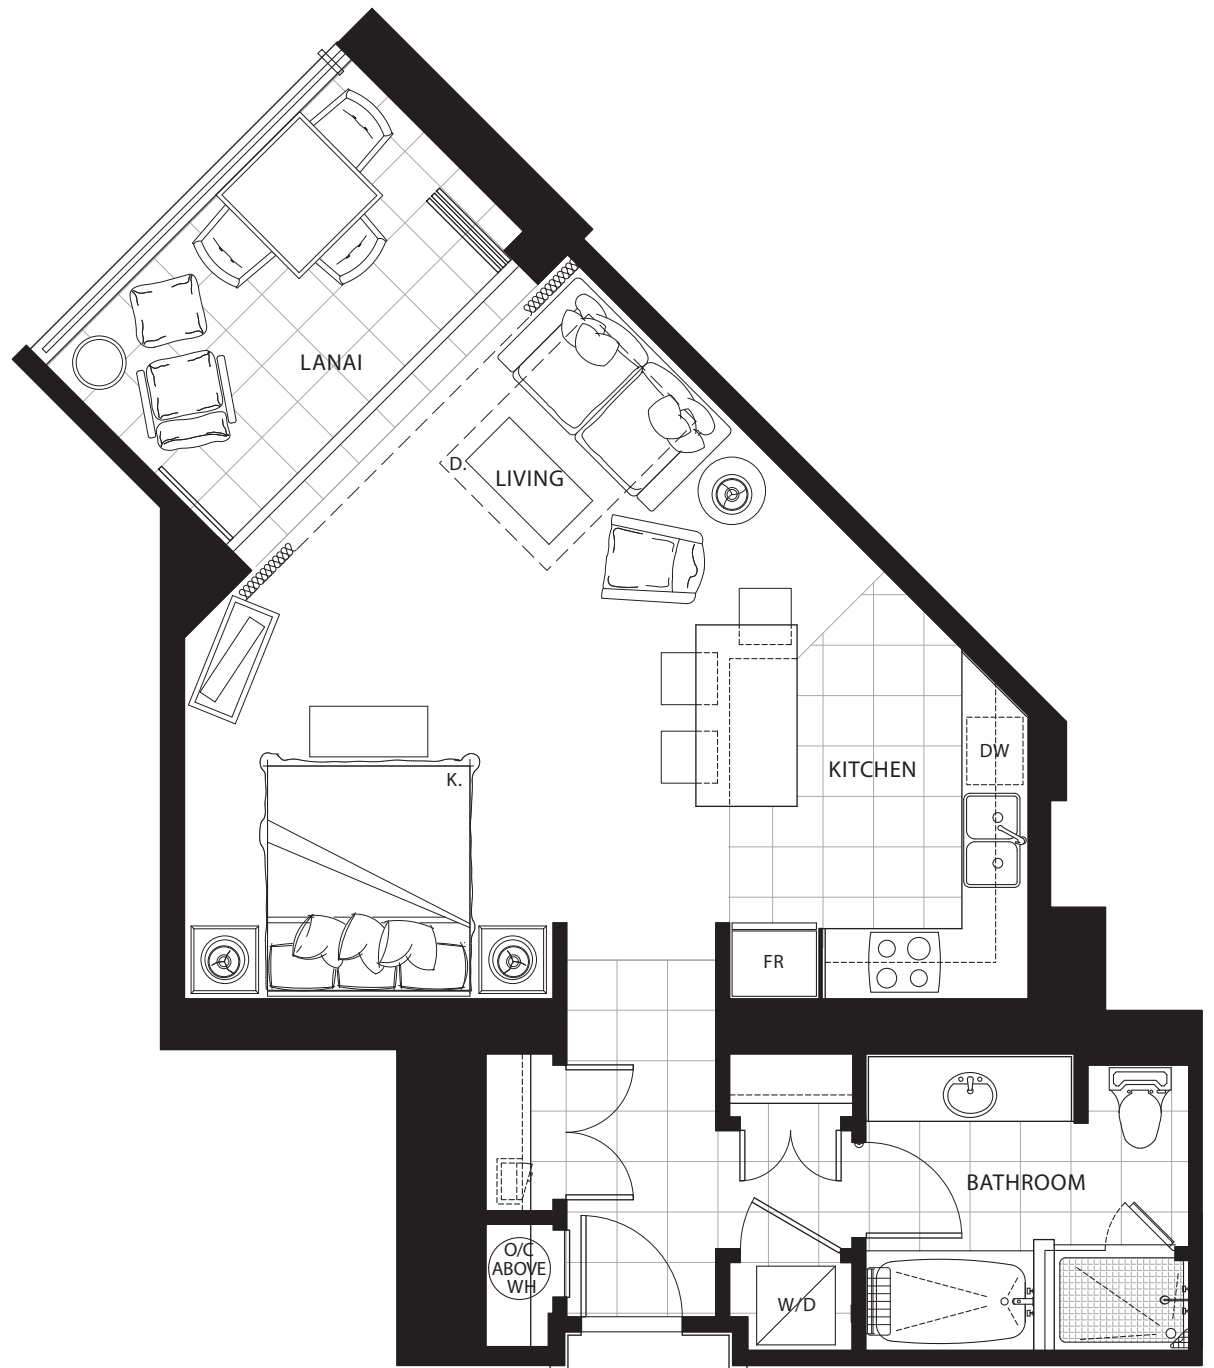

STUDIO

Plan A1a

595 sq. ft. Interior

100 sq. ft. Lanai

Suites: 215, 237, 315, 337, 415,
437, 515, 537, 615, 637,
715, 737, 815, 837

BEACH/OCEAN RIVER POOL COURTYARD

MOUNTAIN VIEW

Subject to change. Developer reserves the right to make changes and modifications at any time without notice.

STUDIO
Plan A1-ADA

615 sq. ft. Interior

100 sq. ft. Lanai

Suites: 321, 421, 521, 621

Subject to change. Developer reserves the right to make changes and modifications at any time without notice.

STUDIO Plan A1b

580 sq. ft. Interior

100 sq. ft. Lanai

Suites: 22I, 23I, 33I, 43I, 53I,
63I, 72I, 73I, 82I, 83I,
92I, 93I

BEACH/OCEAN RIVER POOL COURTYARD

MOUNTAIN VIEW

Subject to change. Developer reserves the right to make changes and modifications at any time without notice.