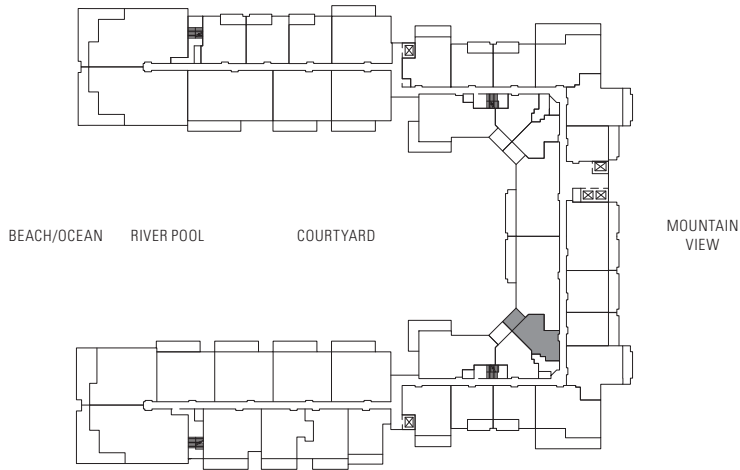

STUDIO

Plan A1a

595 sq. ft. Interior

100 sq. ft. Lanai

Suites: 215, 237, 315, 337, 415,
437, 515, 537, 615, 637,
715, 737, 815, 837

BEACH/OCEAN RIVER POOL COURTYARD

MOUNTAIN VIEW

Subject to change. Developer reserves the right to make changes and modifications at any time without notice.

STUDIO
Plan A1-ADA

615 sq. ft. Interior

100 sq. ft. Lanai

Suites: 321, 421, 521, 621

Subject to change. Developer reserves the right to make changes and modifications at any time without notice.

STUDIO Plan A1b

580 sq. ft. Interior

100 sq. ft. Lanai

Suites: 22I, 23I, 33I, 43I, 53I,
63I, 72I, 73I, 82I, 83I,
92I, 93I

BEACH/OCEAN RIVER POOL COURTYARD

MOUNTAIN VIEW

Subject to change. Developer reserves the right to make changes and modifications at any time without notice.