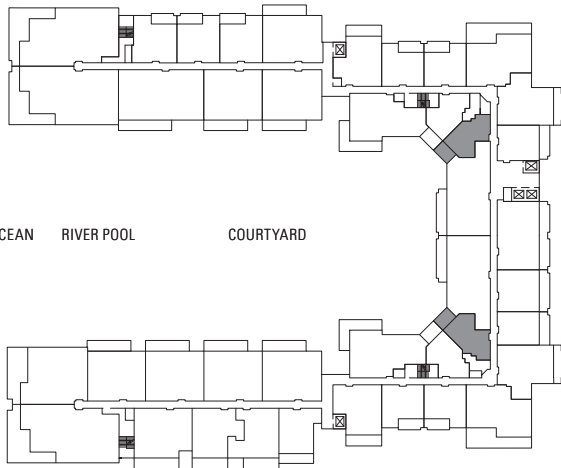

STUDIO

Plan A1a

595 sq. ft. Interior

100 sq. ft. Lanai

Suites: 215, 237, 315, 337, 415,
437, 515, 537, 615, 637,
715, 737, 815, 837

BEACH/OCEAN RIVER POOL COURTYARD

MOUNTAIN VIEW

Subject to change. Developer reserves the right to make changes and modifications at any time without notice.

STUDIO
Plan A1-ADA

615 sq. ft. Interior

100 sq. ft. Lanai

Suites: 321, 421, 521, 621

Subject to change. Developer reserves the right to make changes and modifications at any time without notice.

STUDIO Plan A1b

580 sq. ft. Interior

100 sq. ft. Lanai

Suites: 22I, 23I, 33I, 43I, 53I,
63I, 72I, 73I, 82I, 83I,
92I, 93I

BEACH/OCEAN RIVER POOL COURTYARD

MOUNTAIN VIEW

Subject to change. Developer reserves the right to make changes and modifications at any time without notice.