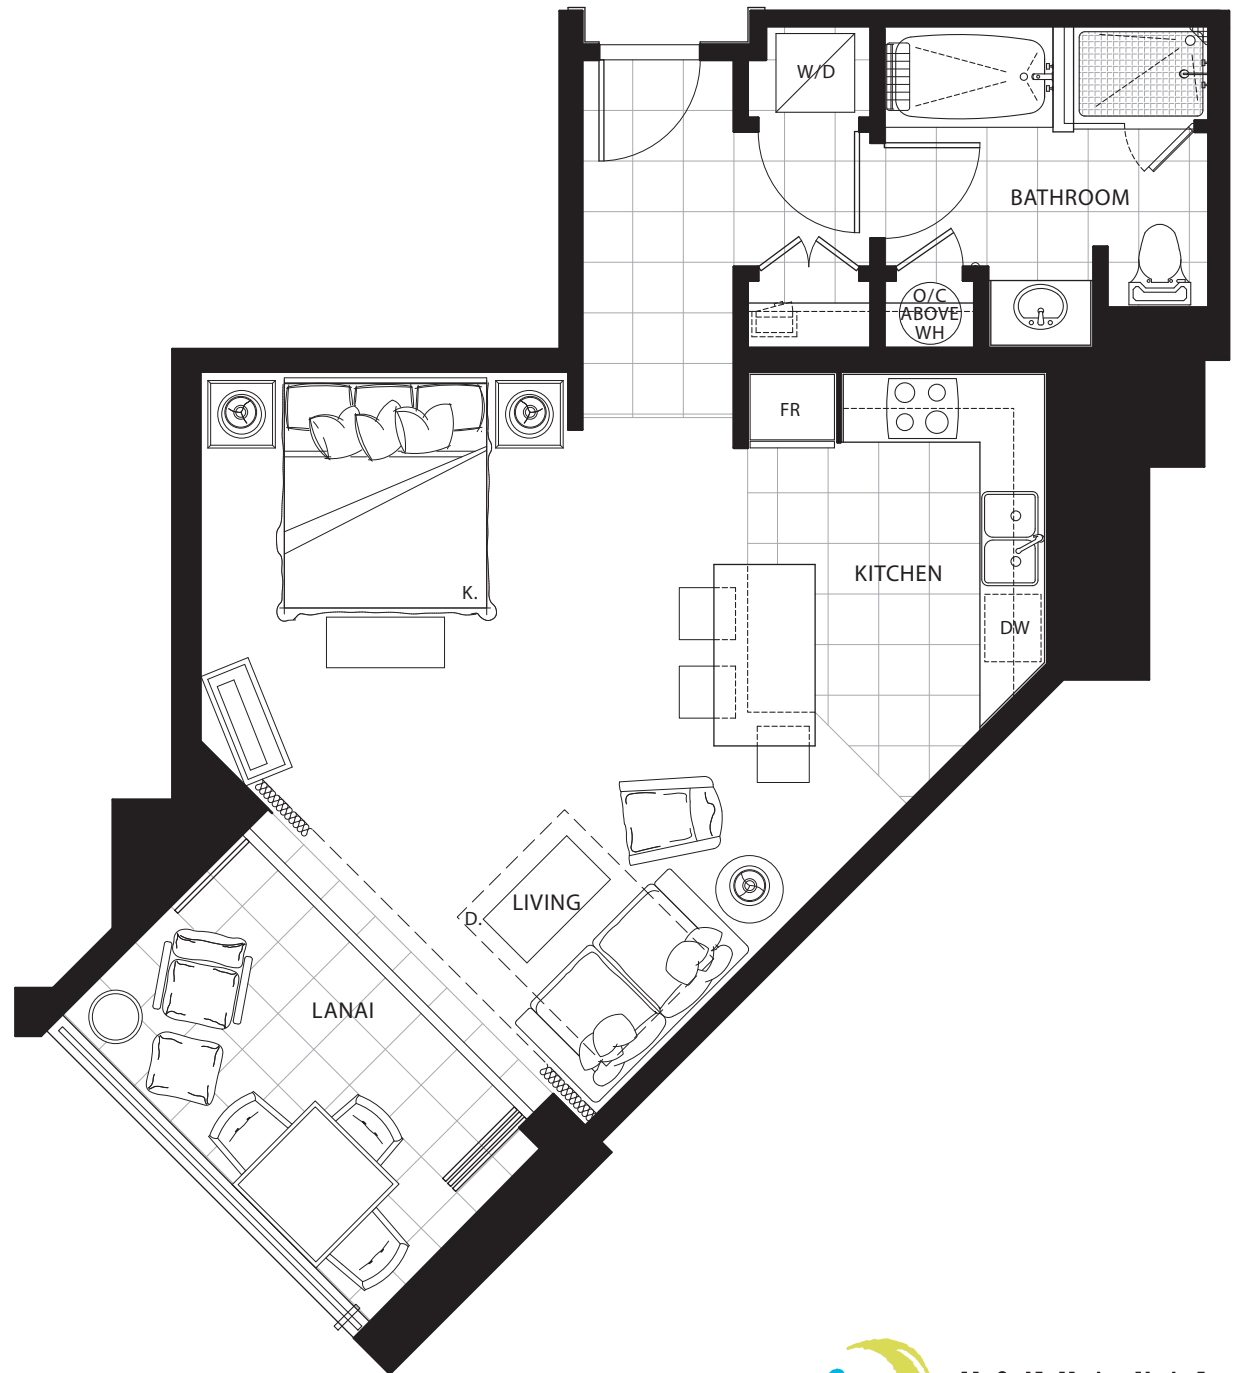

STUDIO

Plan A1a

595 sq. ft. Interior

100 sq. ft. Lanai

Suites: 215, 237, 315, 337, 415,
437, 515, 537, 615, 637,
715, 737, 815, 837

BEACH/OCEAN RIVER POOL COURTYARD

MOUNTAIN VIEW

Subject to change. Developer reserves the right to make changes and modifications at any time without notice.

STUDIO
Plan A1-ADA

615 sq. ft. Interior

100 sq. ft. Lanai

Suites: 321, 421, 521, 621

Subject to change. Developer reserves the right to make changes and modifications at any time without notice.

STUDIO Plan A1b

580 sq. ft. Interior

100 sq. ft. Lanai

Suites: 22I, 23I, 33I, 43I, 53I,
63I, 72I, 73I, 82I, 83I,
92I, 93I

BEACH/OCEAN RIVER POOL COURTYARD

MOUNTAIN VIEW

Subject to change. Developer reserves the right to make changes and modifications at any time without notice.