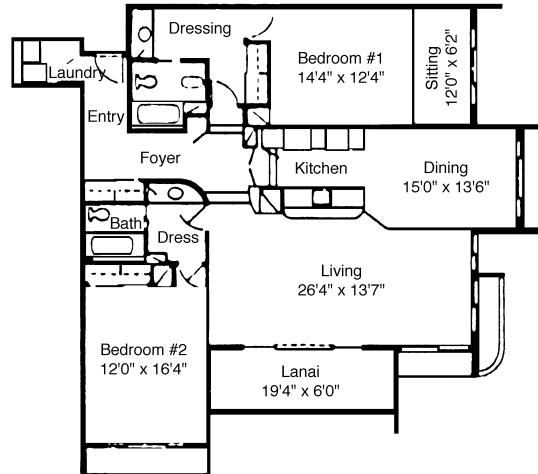

APARTMENT G-2 BEDROOMS, 2 BATH

TOTAL APT. AREA 1,845 sq ft

Dimensions are approximate interior measurements

APARTMENT H-2 BEDROOMS, 2 BATH, DEN

TOTAL APT. AREA 1,843 sq ft

Dimensions are approximate interior measurements

APARTMENT J-1 1-2 BEDROOM, 2 BATH

TOTAL APT. AREA 1,807 sq ft

Dimensions are approximate interior measurements

APARTMENT I-1

1 BEDROOM, 2 BATH, DEN

TOTAL APT. AREA 1,544 sq ft

Dimensions are approximate interior measurements

APARTMENT J-2

2 BEDROOMS, 2 BATH

TOTAL APT. AREA 1,788 sq ft

Dimensions are approximate interior measurements

APARTMENT K-1 BEDROOM, 2 BATH, DEN

TOTAL APT. AREA 1,513 sq ft

Dimensions are approximate interior measurements

APARTMENT L-2 BEDROOMS, 2 BATH

TOTAL APT. AREA 1,723 sq ft

Dimensions are approximate interior measurements