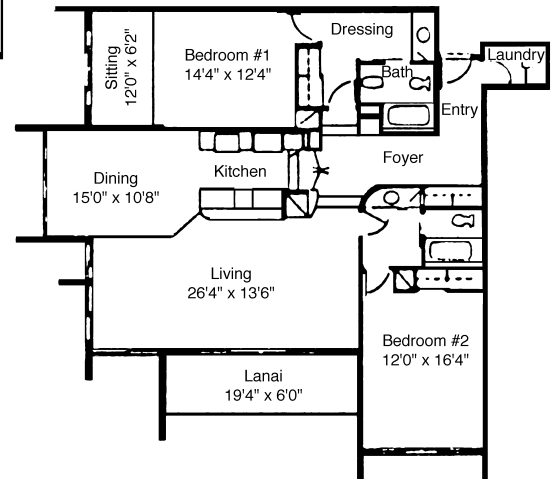

APARTMENT G-2 BEDROOMS, 2 BATH

TOTAL APT. AREA 1,845 sq ft

Dimensions are approximate interior measurements

APARTMENT H-2 BEDROOMS, 2 BATH, DEN

TOTAL APT. AREA 1,843 sq ft

Dimensions are approximate interior measurements

APARTMENT J-1 1-2 BEDROOM, 2 BATH

TOTAL APT. AREA 1,807 sq ft

Dimensions are approximate interior measurements

APARTMENT I-1

1 BEDROOM, 2 BATH, DEN

TOTAL APT. AREA 1,544 sq ft

Dimensions are approximate interior measurements

APARTMENT J-2

2 BEDROOMS, 2 BATH

TOTAL APT. AREA 1,788 sq ft

Dimensions are approximate interior measurements

APARTMENT K-1 BEDROOM, 2 BATH, DEN

TOTAL APT. AREA 1,513 sq ft

Dimensions are approximate interior measurements

APARTMENT L-2 BEDROOMS, 2 BATH

TOTAL APT. AREA 1,723 sq ft

Dimensions are approximate interior measurements