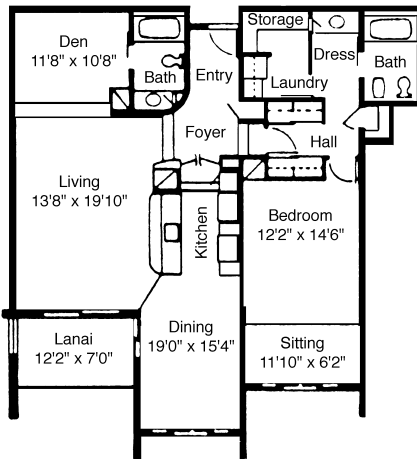

APARTMENT G-2 BEDROOMS, 2 BATH

TOTAL APT. AREA 1,845 sq ft

Dimensions are approximate interior measurements

APARTMENT H-2 BEDROOMS, 2 BATH, DEN

TOTAL APT. AREA 1,843 sq ft

Dimensions are approximate interior measurements

APARTMENT J-1 1-2 BEDROOM, 2 BATH

TOTAL APT. AREA 1,807 sq ft

Dimensions are approximate interior measurements

APARTMENT I-1

1 BEDROOM, 2 BATH, DEN

TOTAL APT. AREA 1,544 sq ft

Dimensions are approximate interior measurements

APARTMENT J-2

2 BEDROOMS, 2 BATH

TOTAL APT. AREA 1,788 sq ft

Dimensions are approximate interior measurements

APARTMENT K-1 BEDROOM, 2 BATH, DEN

TOTAL APT. AREA 1,513 sq ft

Dimensions are approximate interior measurements

APARTMENT L-2 BEDROOMS, 2 BATH

TOTAL APT. AREA 1,723 sq ft

Dimensions are approximate interior measurements