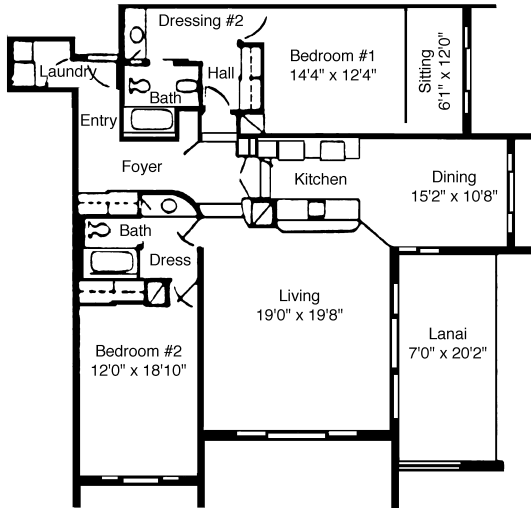

APARTMENT G-2 BEDROOMS, 2 BATH

TOTAL APT. AREA 1,845 sq ft

Dimensions are approximate interior measurements

APARTMENT H-2 BEDROOMS, 2 BATH, DEN

TOTAL APT. AREA 1,843 sq ft

Dimensions are approximate interior measurements

APARTMENT J-1 1-2 BEDROOM, 2 BATH

TOTAL APT. AREA 1,807 sq ft

Dimensions are approximate interior measurements

APARTMENT I-1

1 BEDROOM, 2 BATH, DEN

TOTAL APT. AREA 1,544 sq ft

Dimensions are approximate interior measurements

APARTMENT J-2

2 BEDROOMS, 2 BATH

TOTAL APT. AREA 1,788 sq ft

Dimensions are approximate interior measurements

APARTMENT K-1 BEDROOM, 2 BATH, DEN

TOTAL APT. AREA 1,513 sq ft

Dimensions are approximate interior measurements

APARTMENT L-2 BEDROOMS, 2 BATH

TOTAL APT. AREA 1,723 sq ft

Dimensions are approximate interior measurements