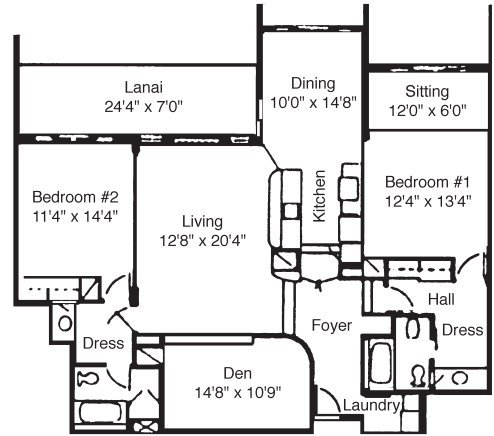

APARTMENT G-2 BEDROOMS, 2 BATH

TOTAL APT. AREA 1,845 sq ft

Dimensions are approximate interior measurements

APARTMENT H-2 BEDROOMS, 2 BATH, DEN

TOTAL APT. AREA 1,843 sq ft

Dimensions are approximate interior measurements

APARTMENT J-1 1-2 BEDROOM, 2 BATH

TOTAL APT. AREA 1,807 sq ft

Dimensions are approximate interior measurements

APARTMENT I-1

1 BEDROOM, 2 BATH, DEN

TOTAL APT. AREA 1,544 sq ft

Dimensions are approximate interior measurements

APARTMENT J-2

2 BEDROOMS, 2 BATH

TOTAL APT. AREA 1,788 sq ft

Dimensions are approximate interior measurements

APARTMENT K-1 BEDROOM, 2 BATH, DEN

TOTAL APT. AREA 1,513 sq ft

Dimensions are approximate interior measurements

APARTMENT L-2 BEDROOMS, 2 BATH

TOTAL APT. AREA 1,723 sq ft

Dimensions are approximate interior measurements