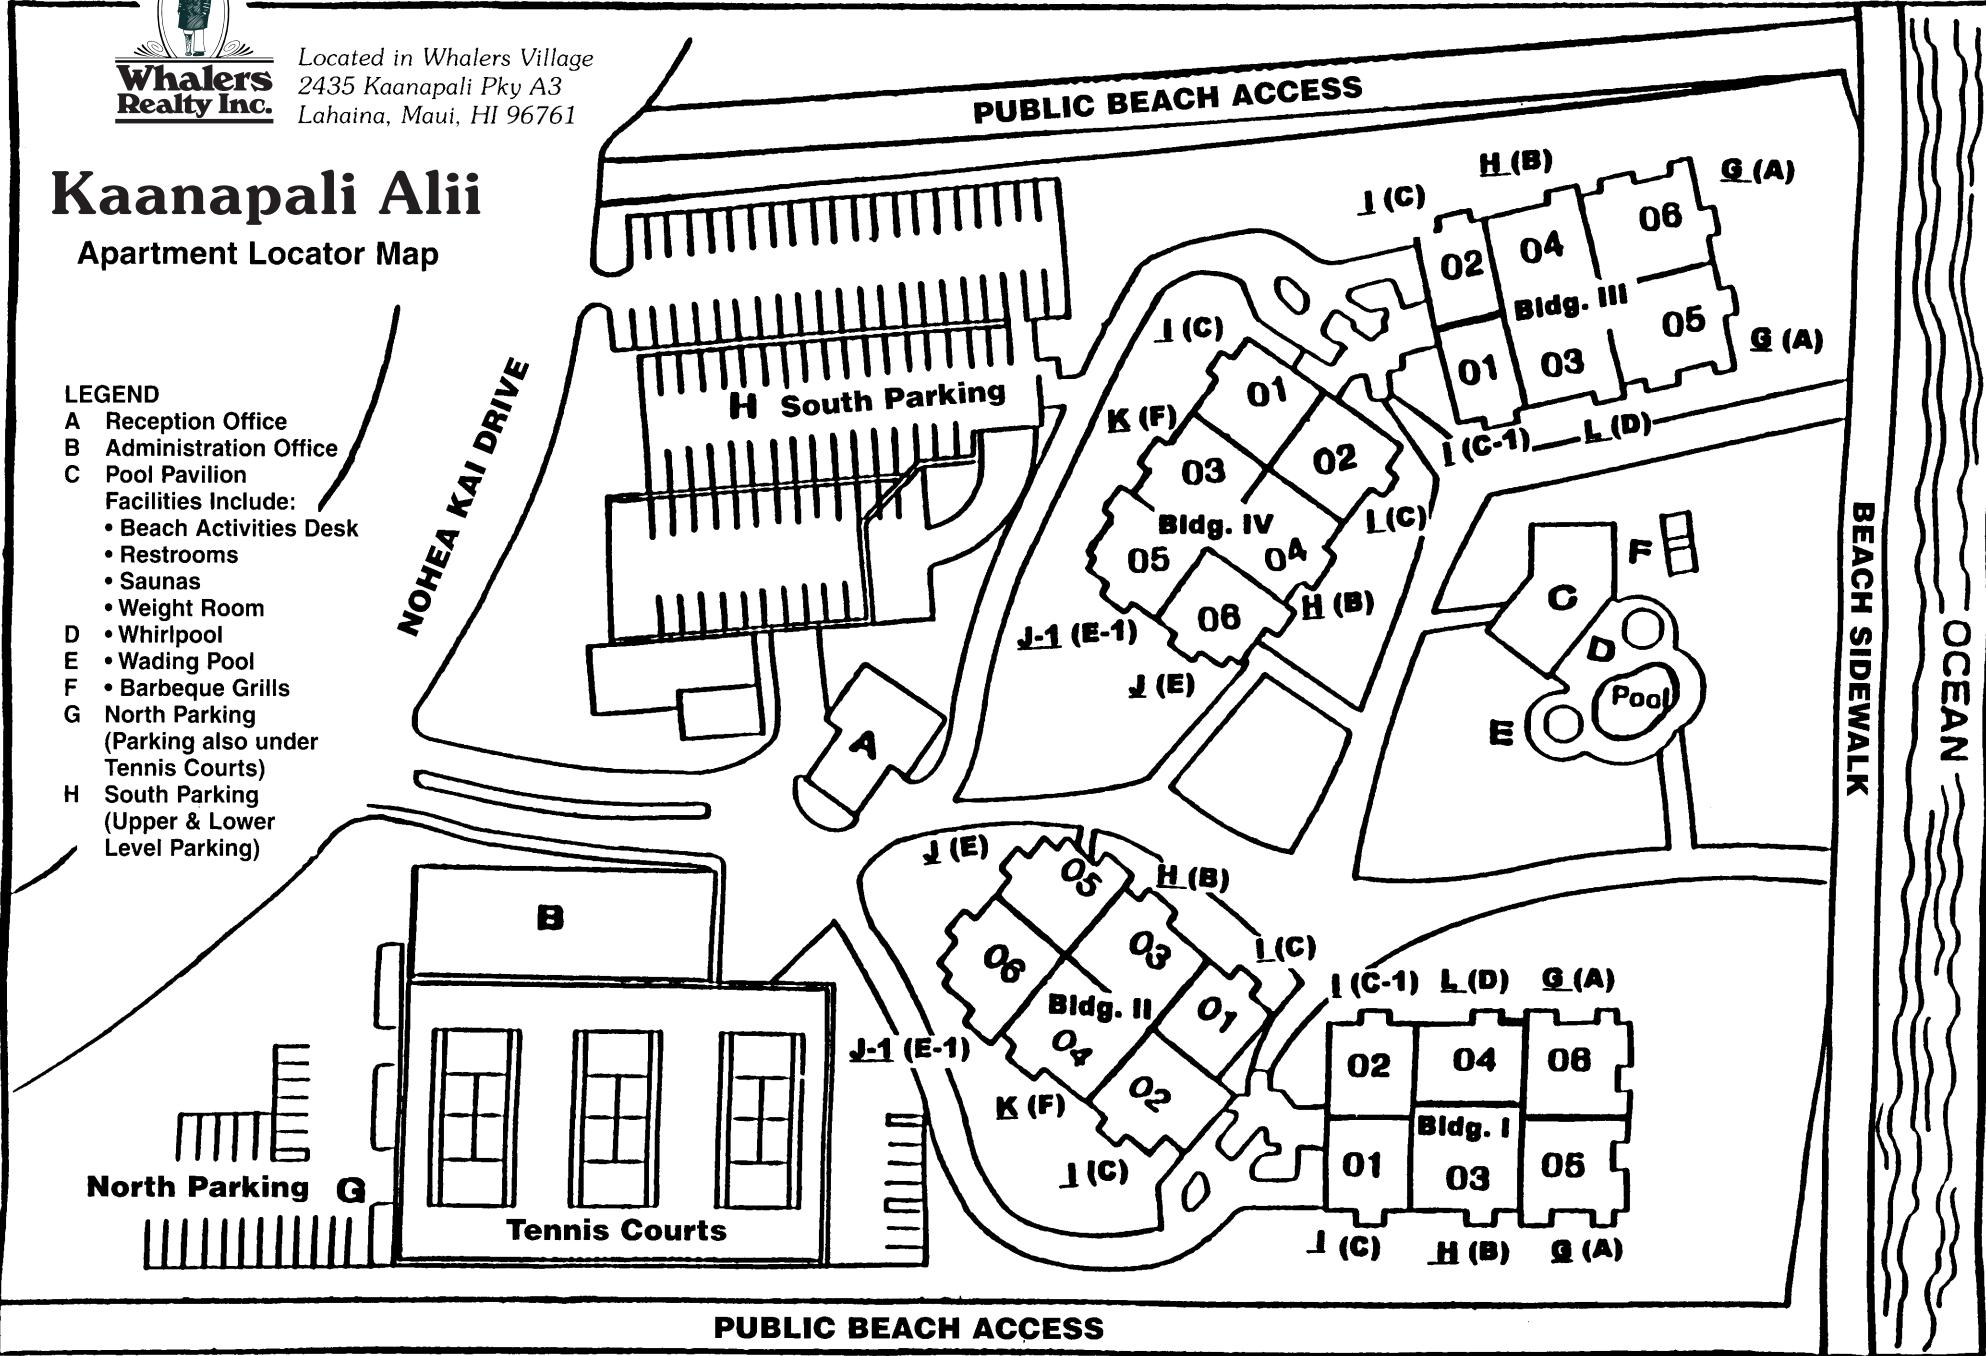

Located in Whalers Village
2435 Kaanapali Pky A3
Lahaina, Maui, HI 96761

Kaanapali Alii

Apartment Locator Map

LEGEND

- A Reception Office
- B Administration Office
- C Pool Pavilion
- Facilities Include:
 - Beach Activities Desk
 - Restrooms
 - Saunas
 - Weight Room
- D • Whirlpool
- E • Wading Pool
- F • Barbeque Grills
- G North Parking
(Parking also under Tennis Courts)
- H South Parking
(Upper & Lower Level Parking)

NOHEA KAI DRIVE

BEACH SIDEWALK

OCEAN

ON MAUI 661-8777

TOLL FREE CALL 800-367-5632
(U.S. MAINLAND & CANADA)

↔ Unit floor plan letters for floors 2-11 are underlined. First floor unit floor plan letters are in (Parentheses).