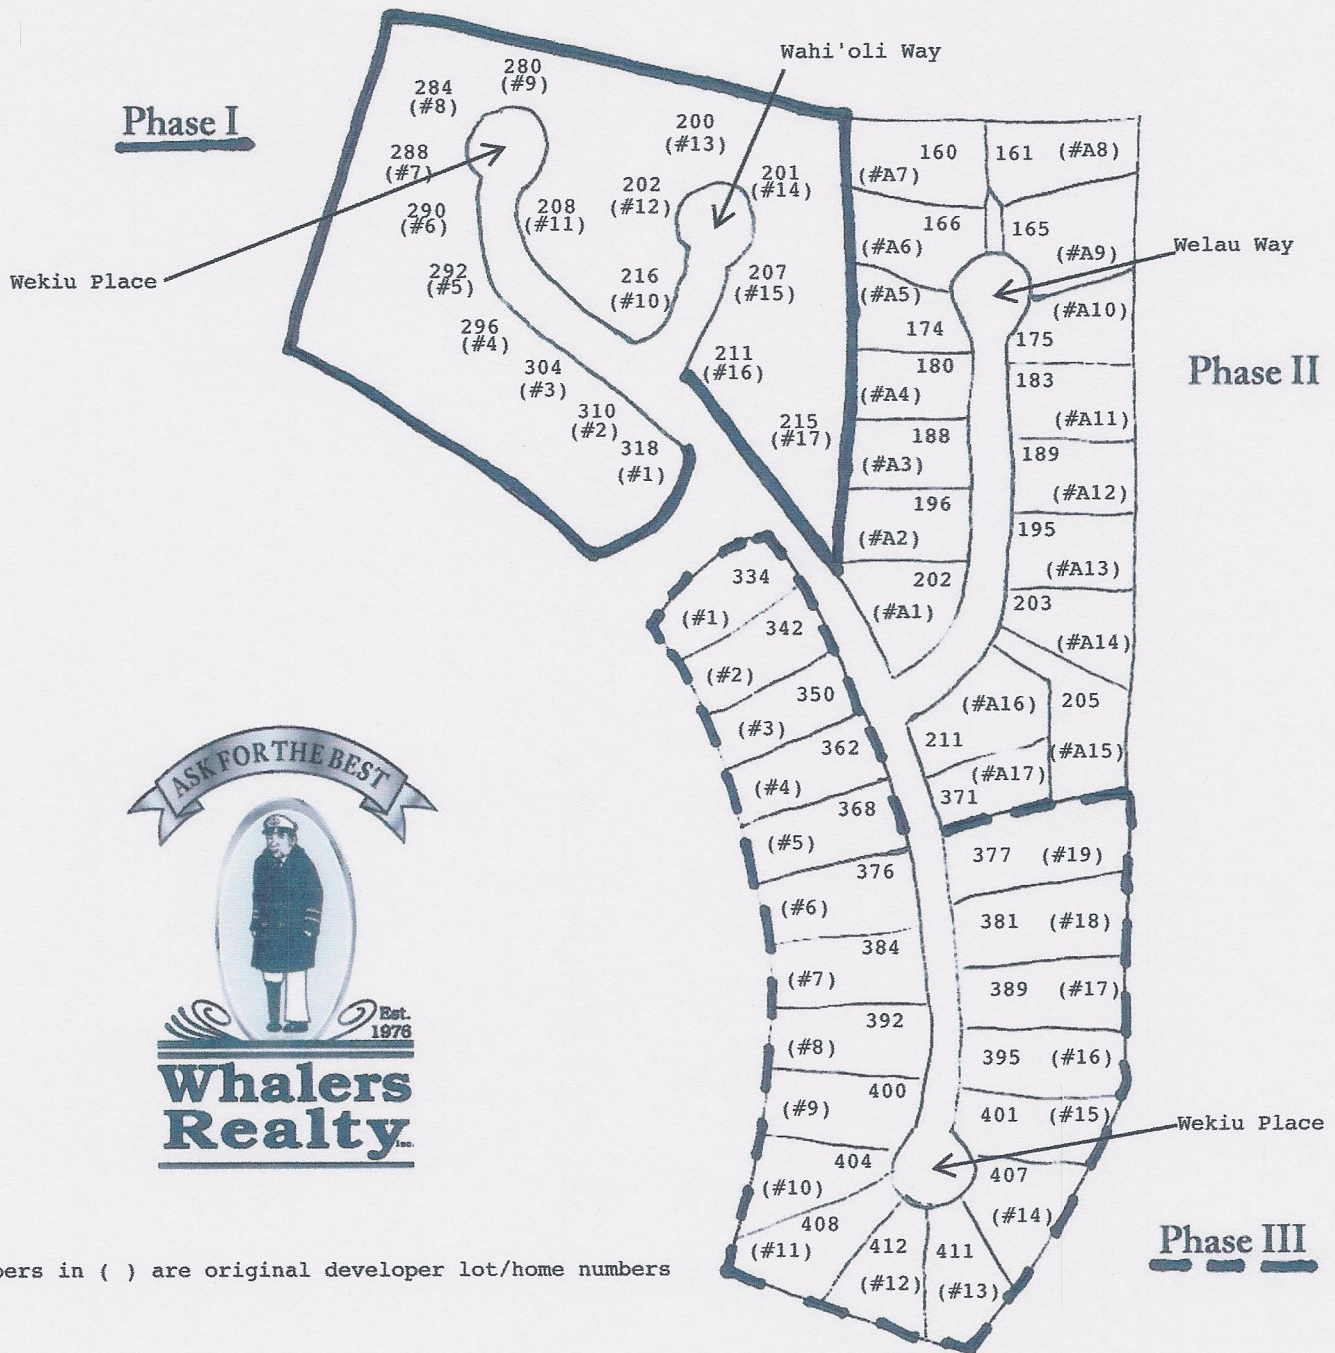

THE SUMMIT

at Kaanapali

*Numbers in () are original developer lot/home numbers

Whalers Village - 2435 Kaanapali Parkway, Suite A3 - Lahaina, Maui, HI 96761
 (808) 661-8777 - Toll Free (800) 367-5632 - Fax (808) 661-8951
 Web stie www.Whalersrealty.com - email sales@whalersrealty.com